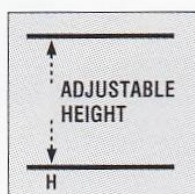

B 420

Foldable ironing board - Heating, Suction and Blowing.

7 levels

HEATING: 400 W

SUCTION: 90 W