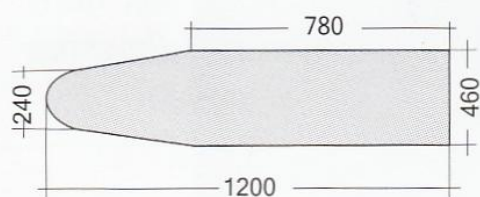

B 420

Foldable ironing board - Heating, Suction and Blowing.

7 levels

HEATING: 400 W

SUCTION: 90 W